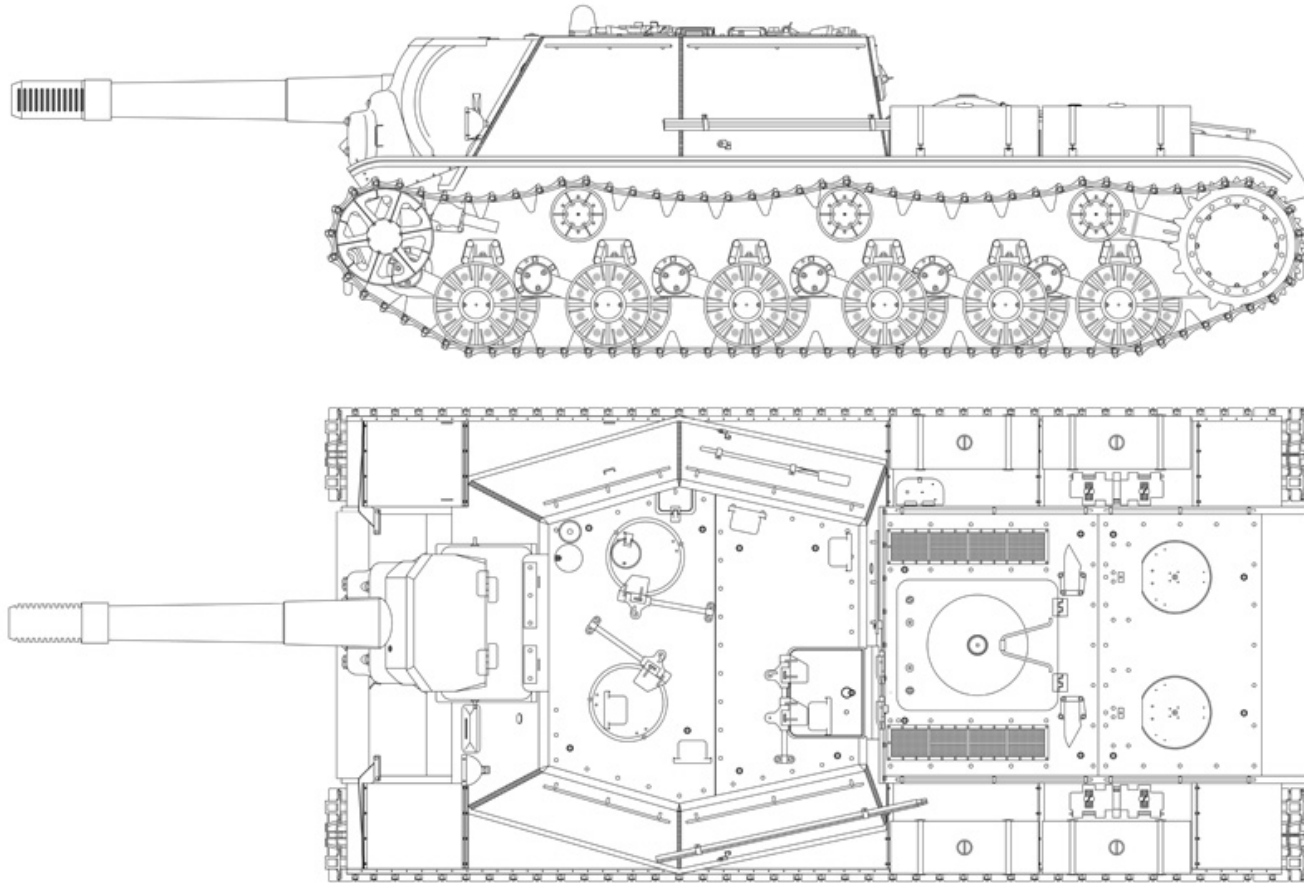

SU-152: April to July 1943