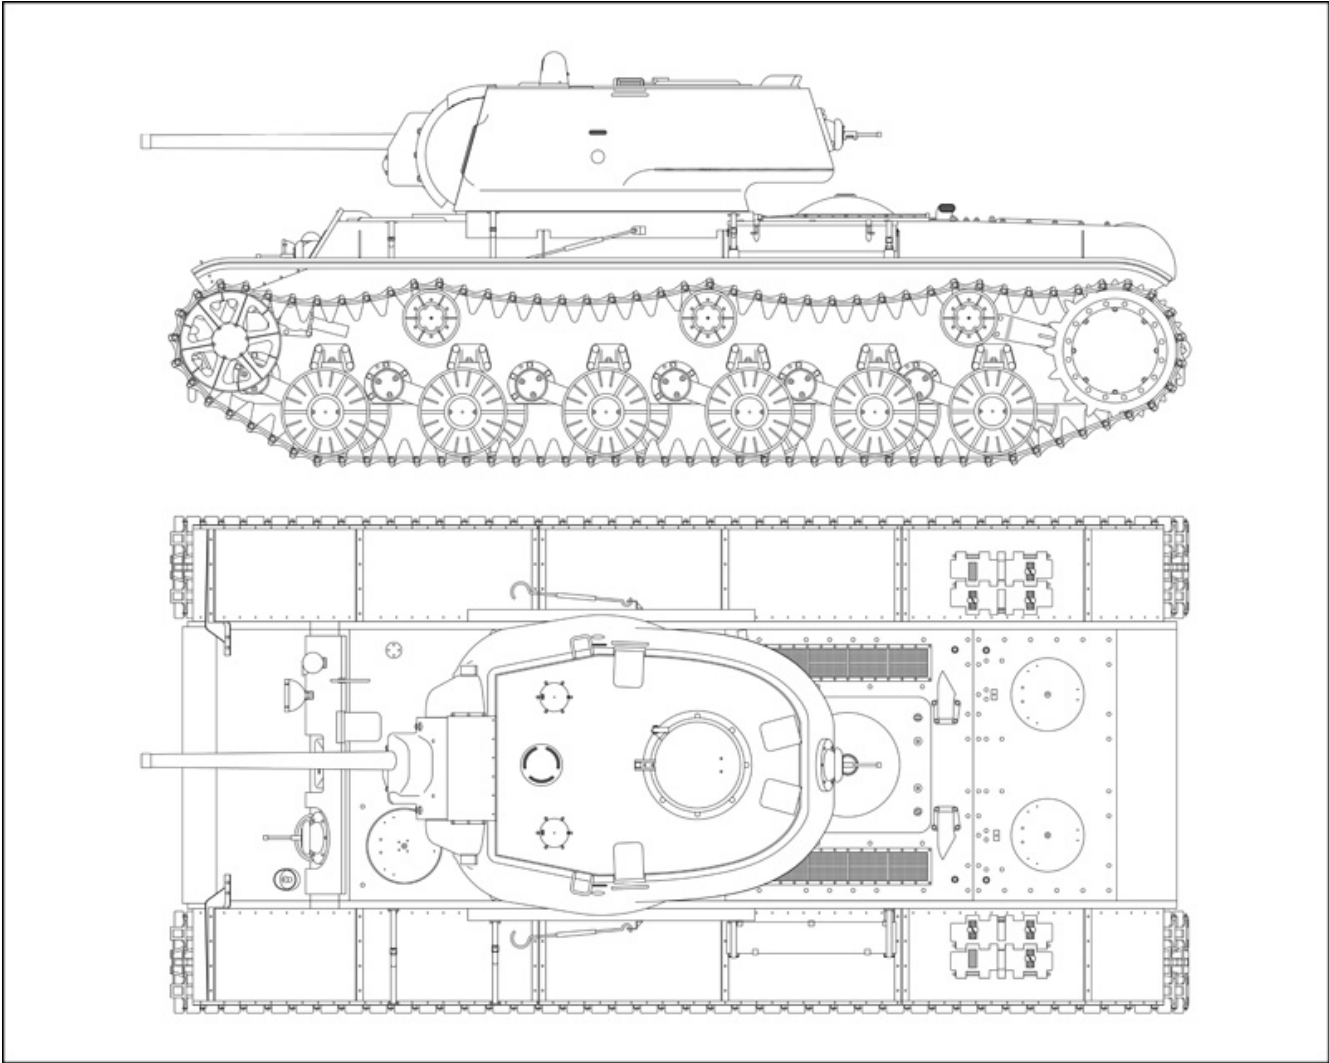

KV-1 Model 1941 w/ Early Cast Turret: Jan to May 1942