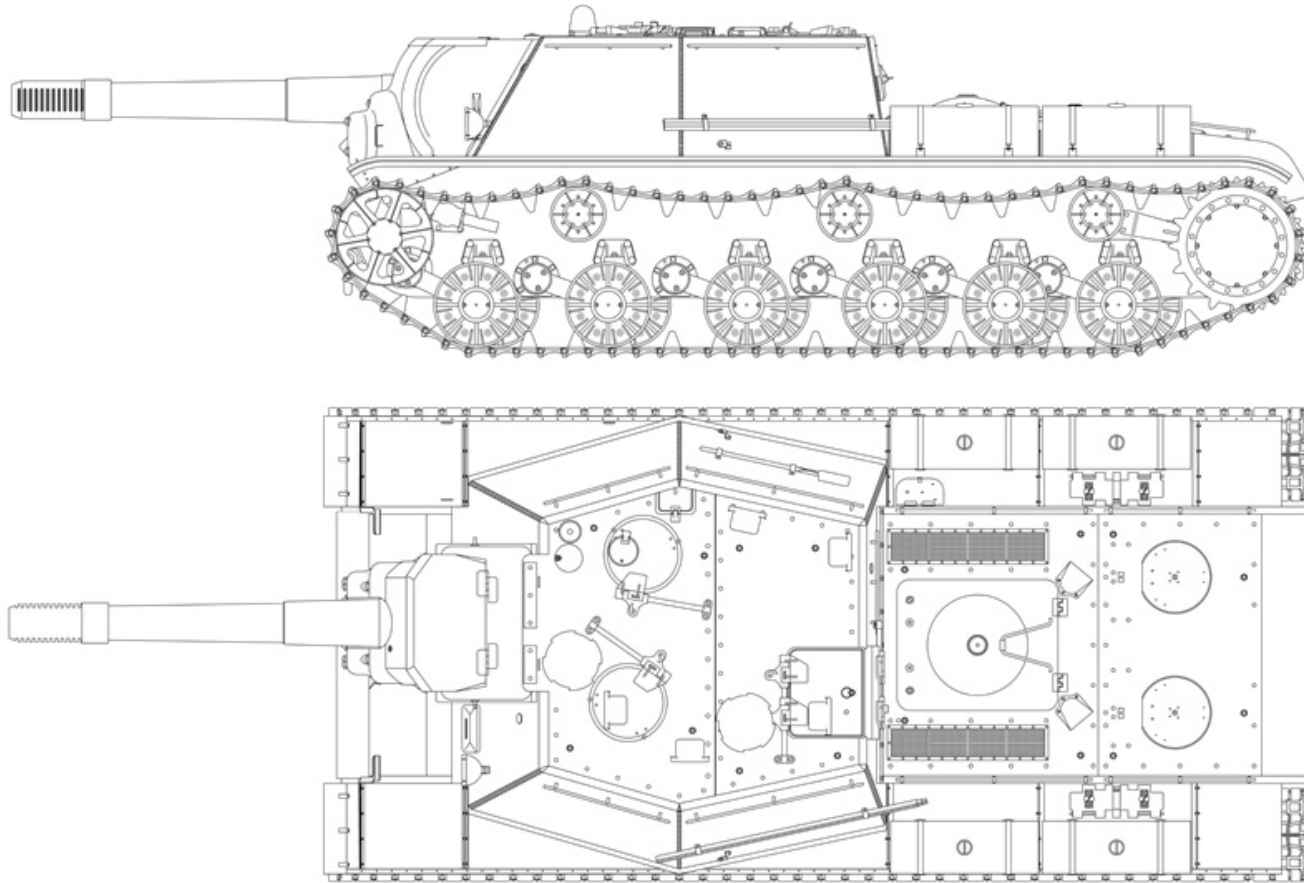

SU-152: August to December 1943