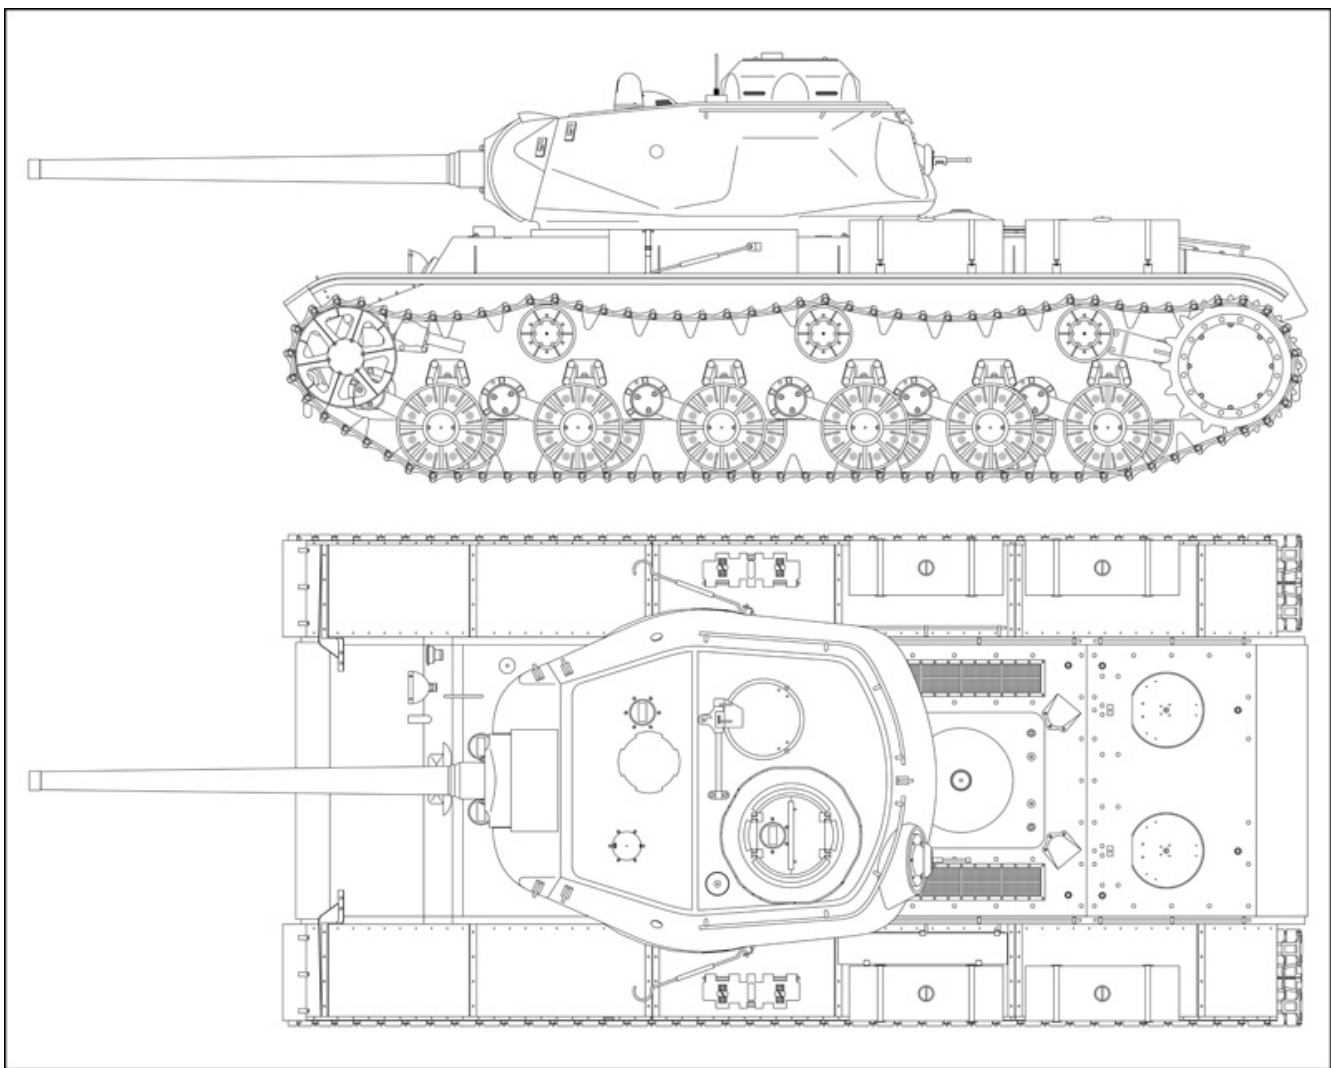

KV-85: August to October 1943