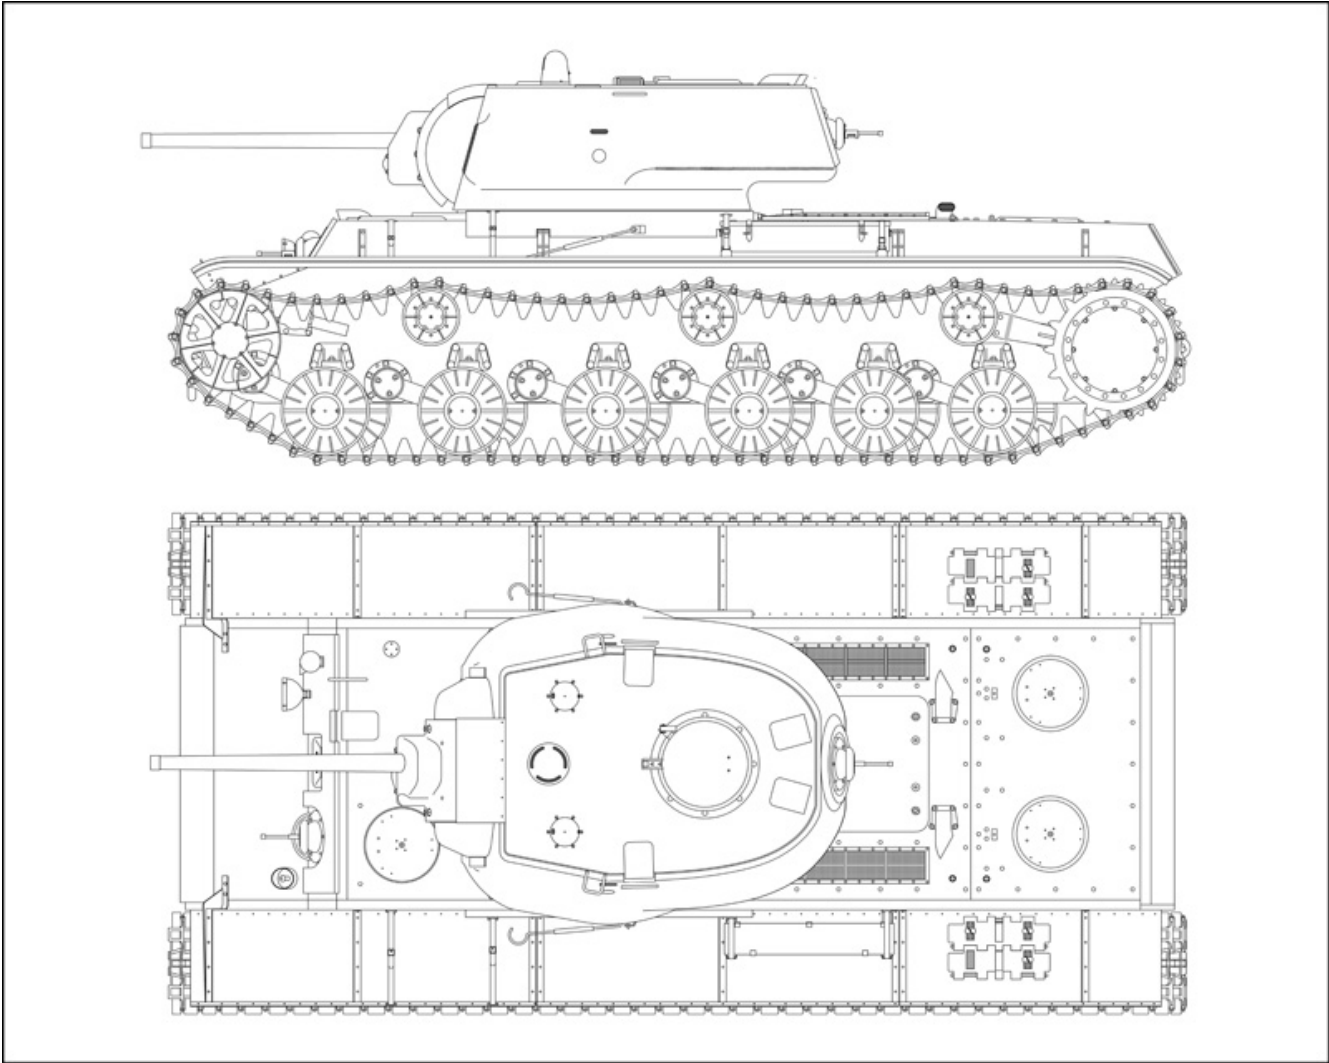

KV-1 Model 1942 w/ Reinforced Cast Turret: Feb to Sept 1942