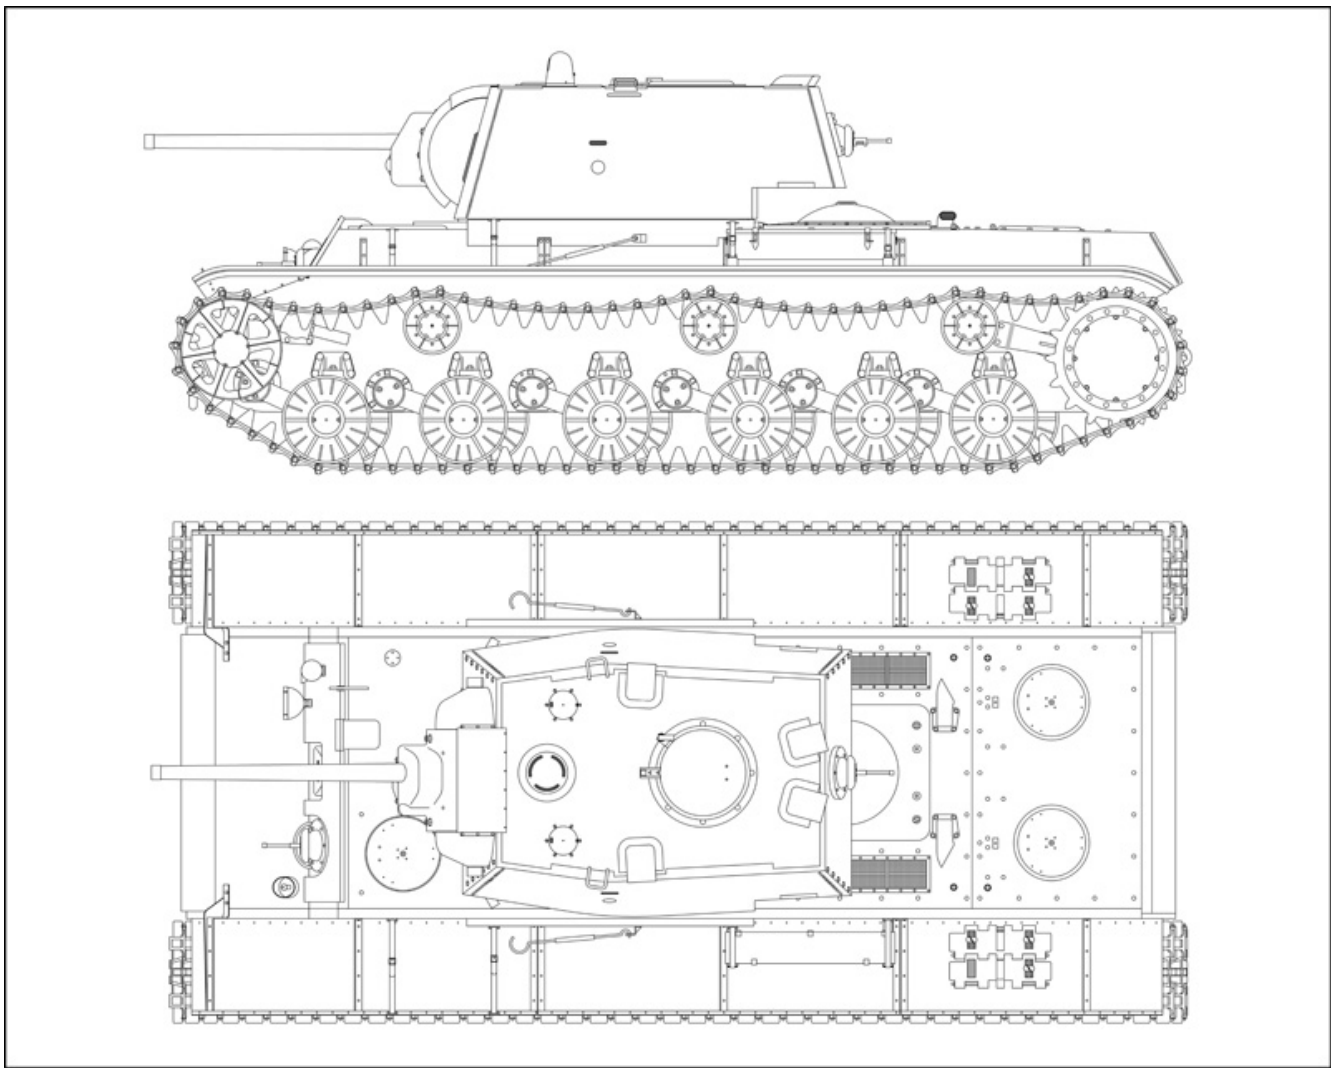

KV-1 Model 1942 w/ Simplified Welded Turret: Jan to April 1942