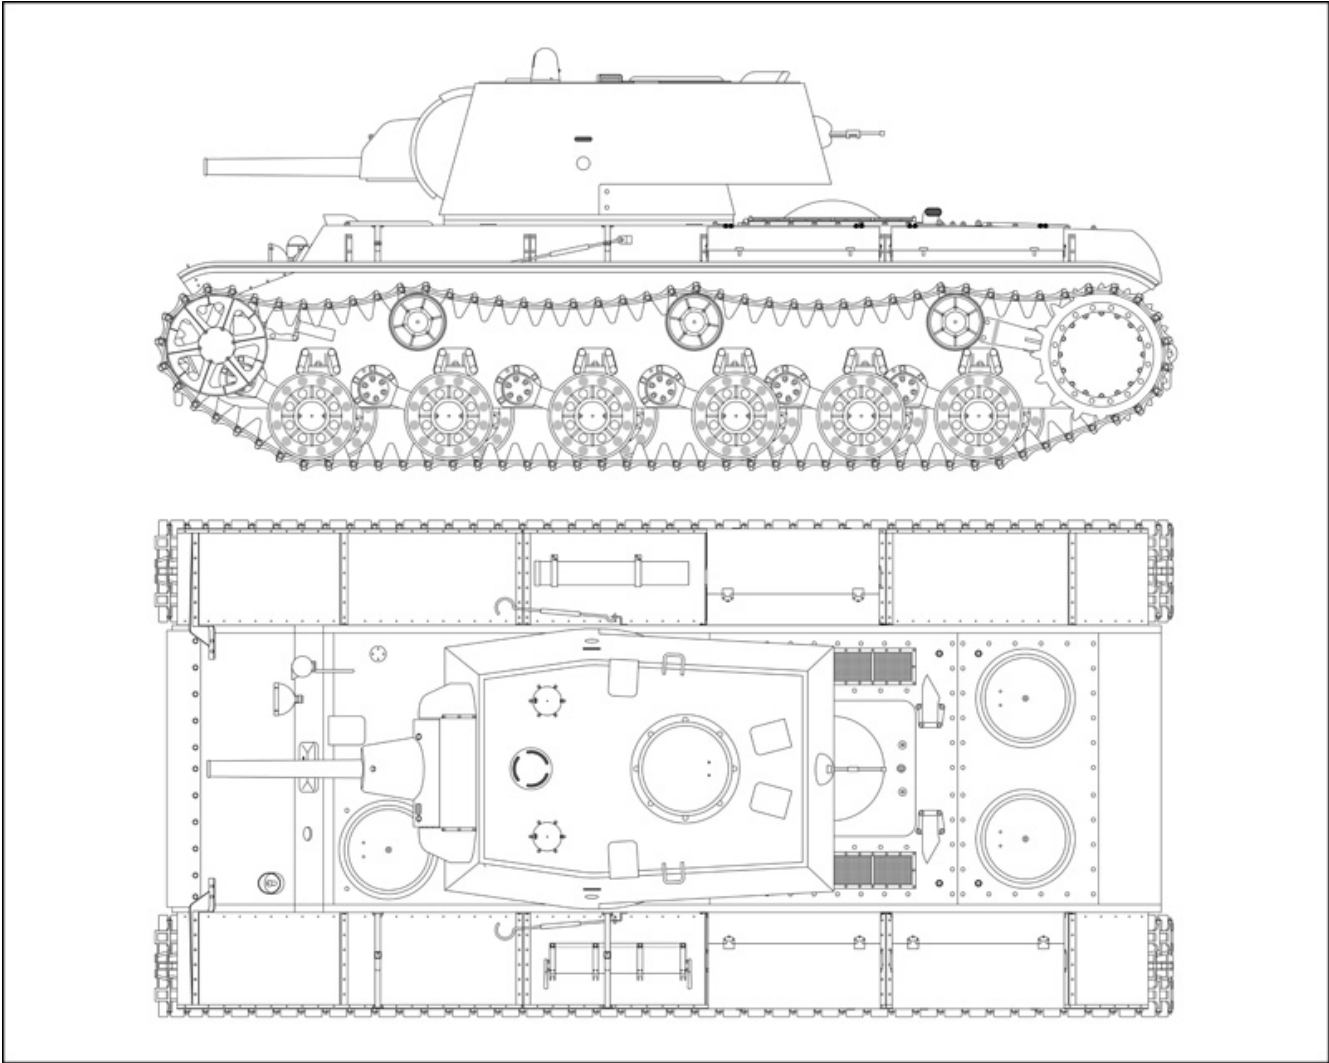

# KV-2 Model 1940: May/June 1941

*KV s Malenkiy Bashniy (April to July 1940)*

*KV s Malenkiy Bashniy: July – September 1940*