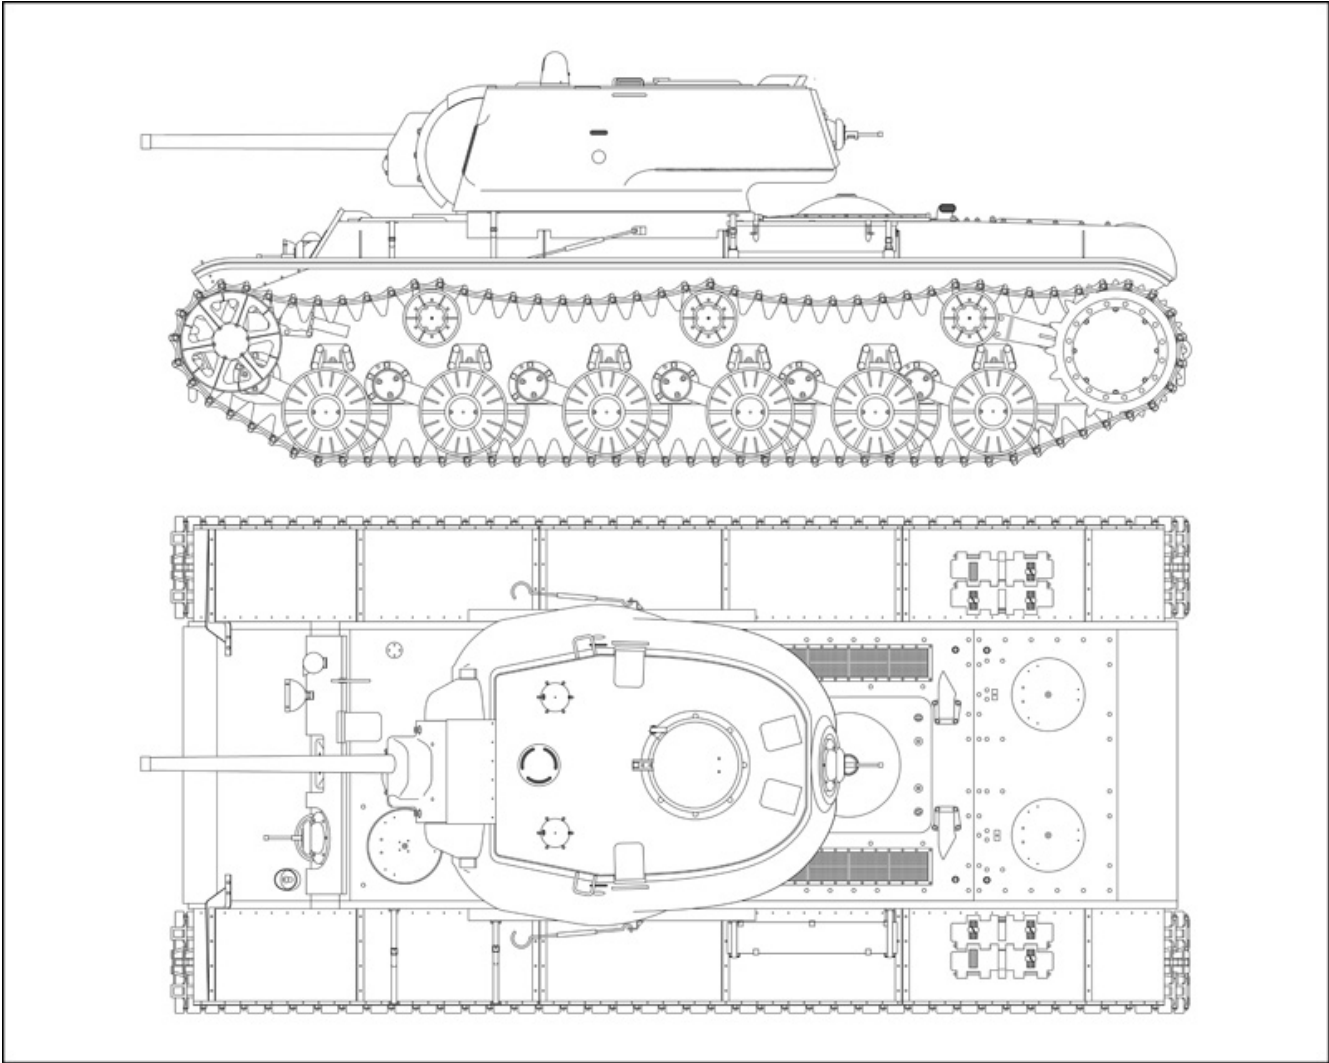

KV-1 Model 1941 w/ Reinforced Cast Turret: Feb to June 1942