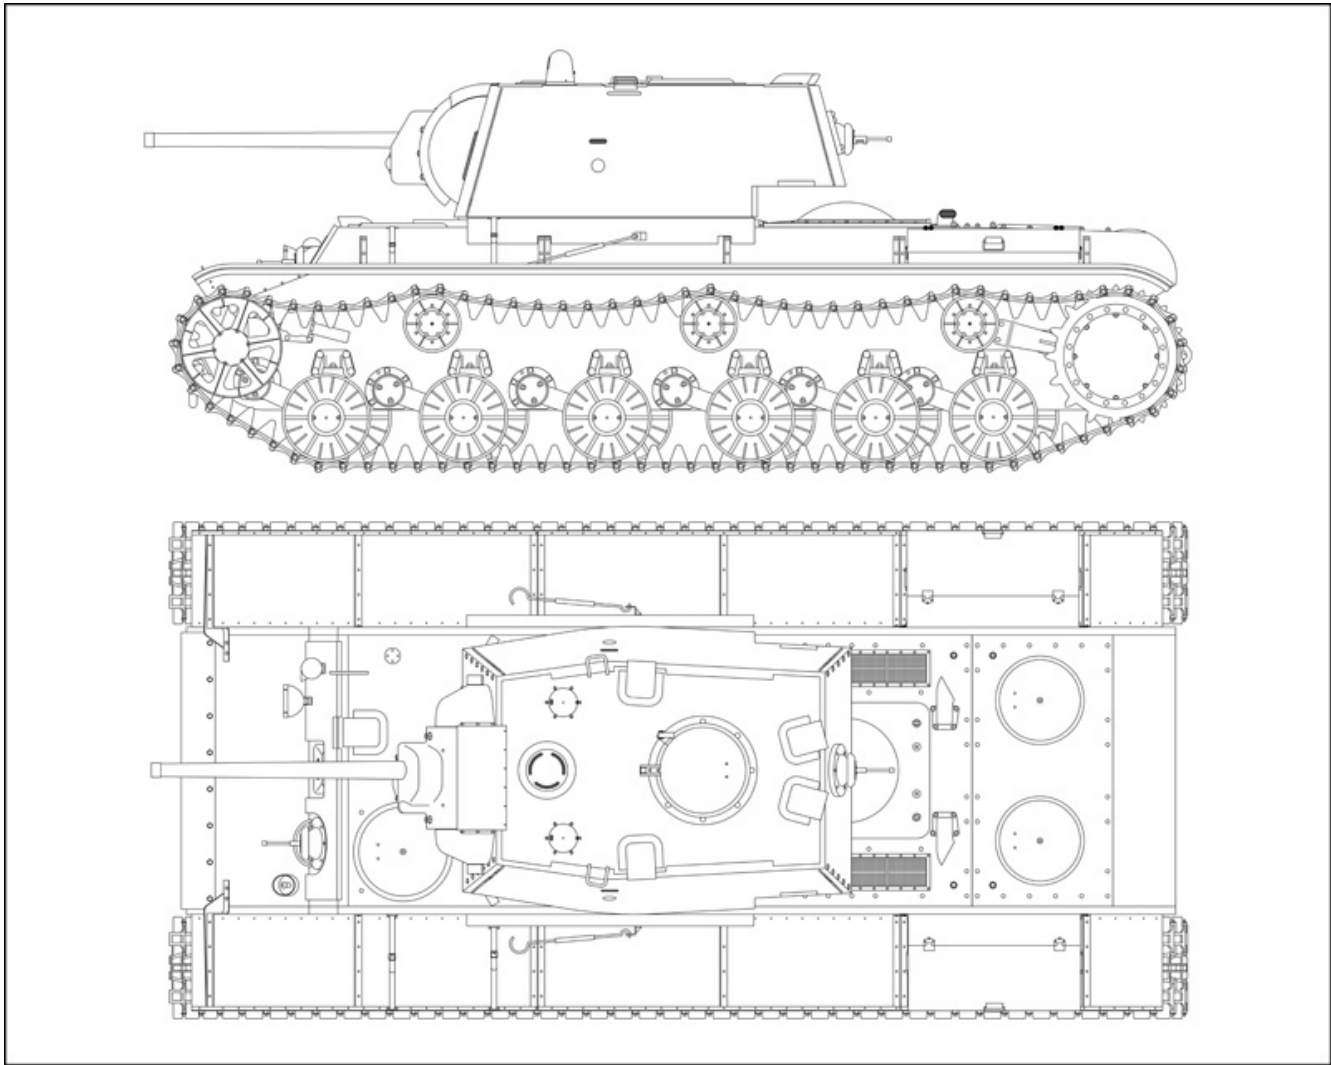

KV-1 Model 1941 w/ Simplified Welded Turret: Oct to Dec 1941