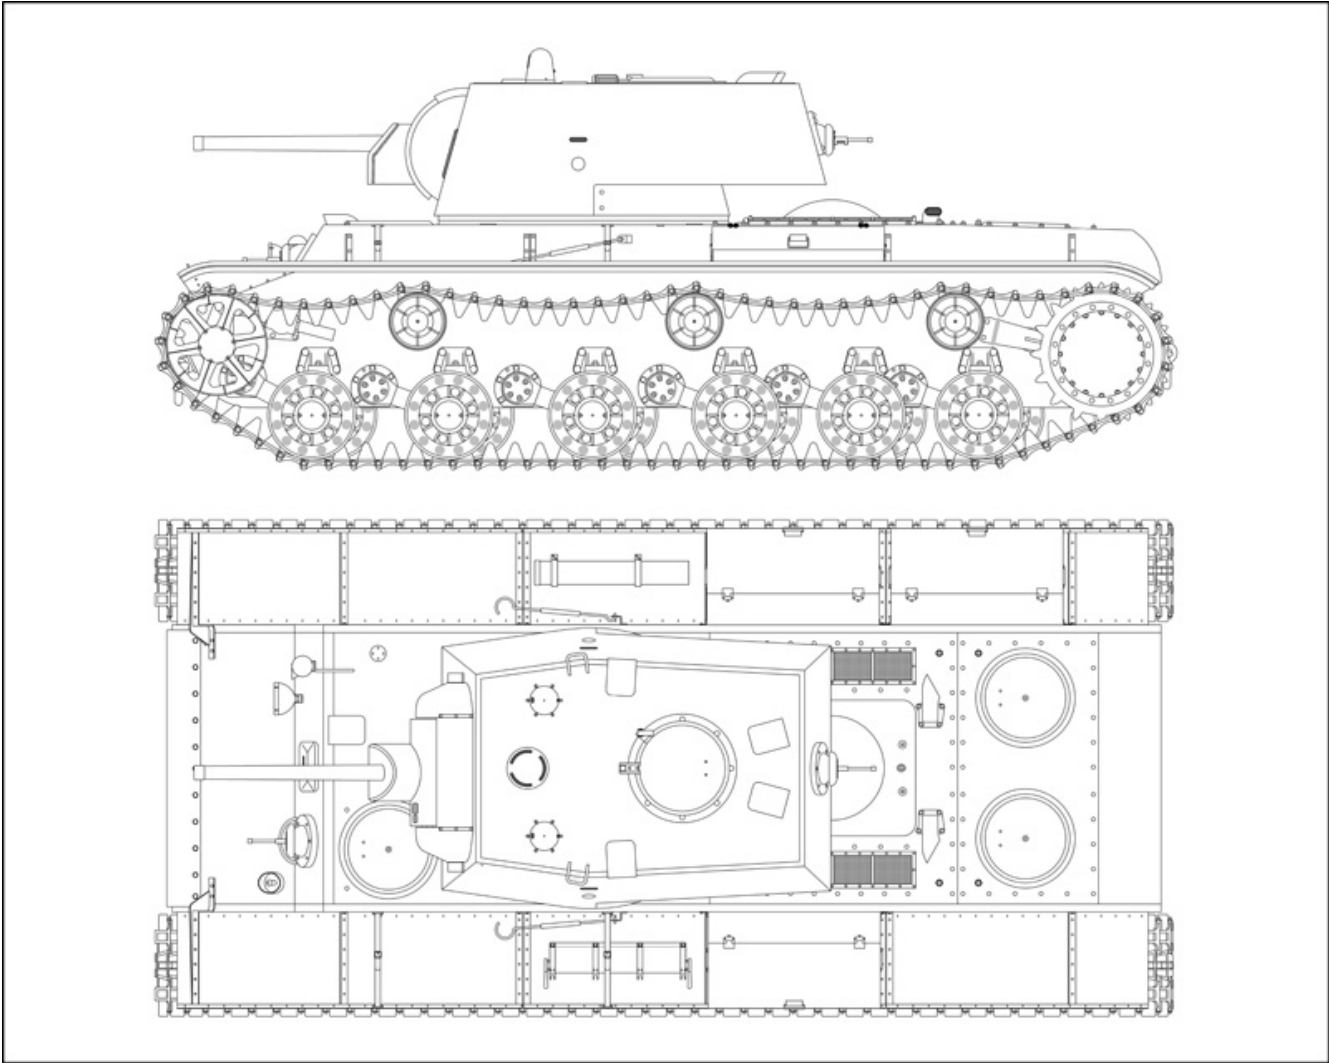

KV-1 Model 1940: February/March 1941