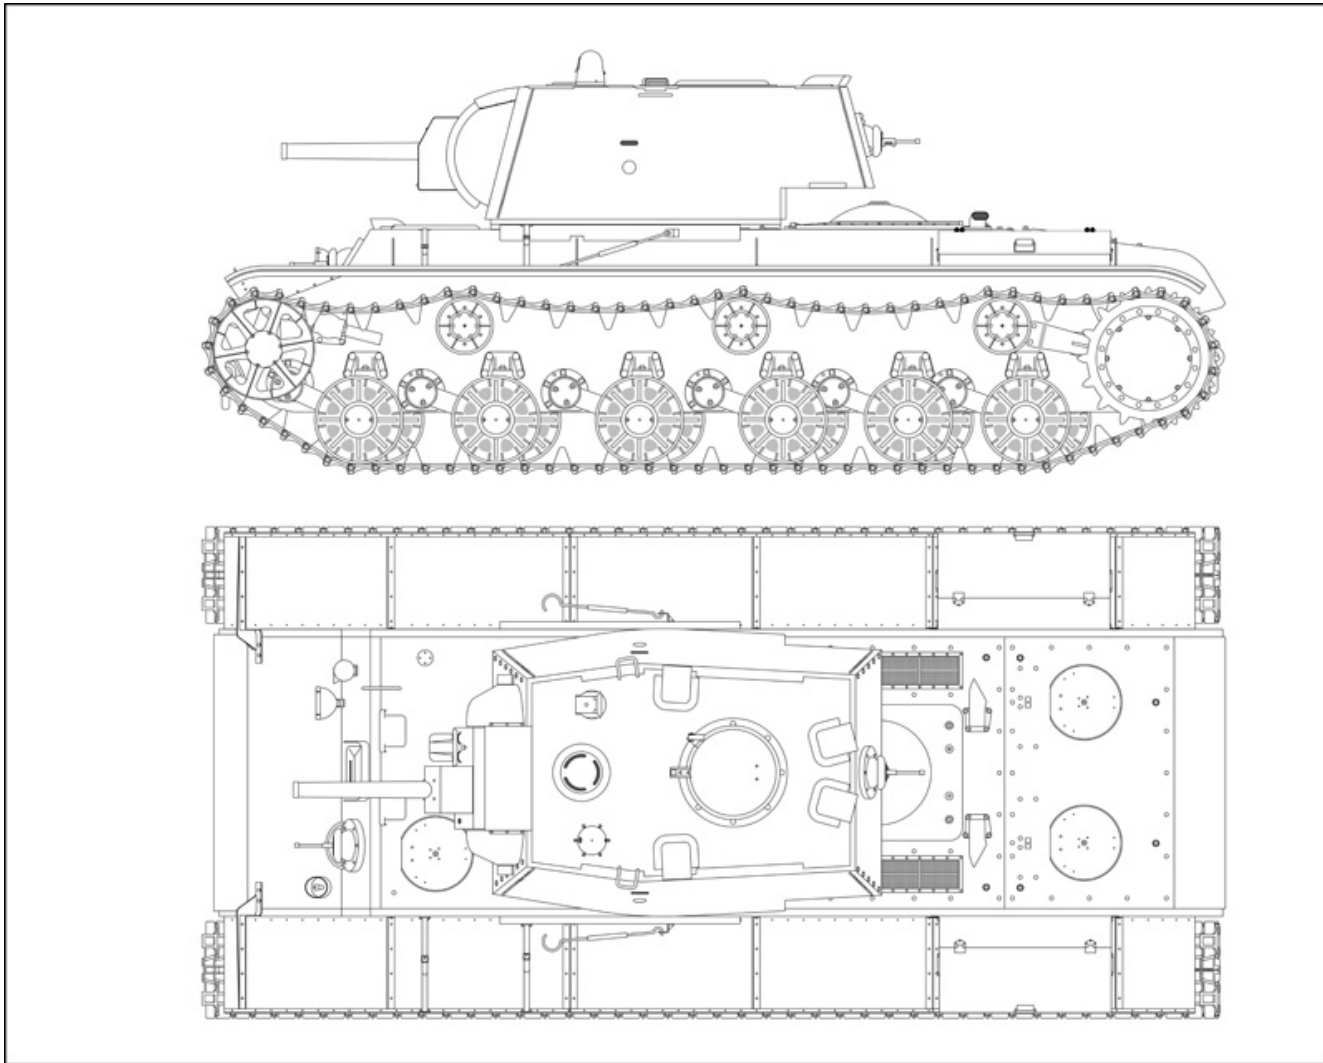

KV-8S w/ Simplified Welded Turret: September to November 1942