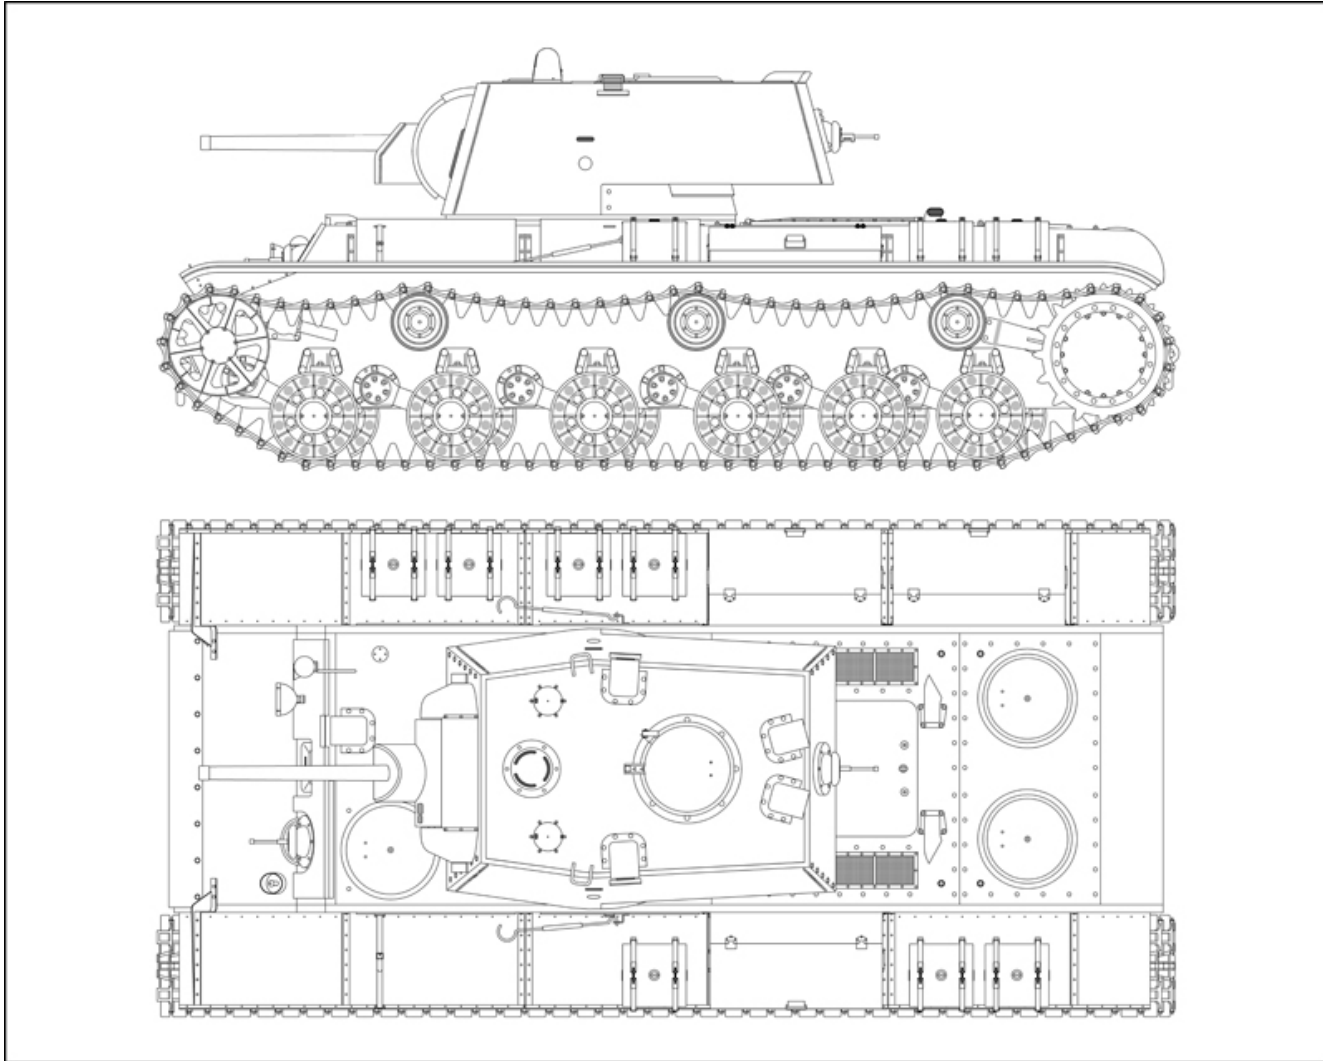

# KV-1 Model 1940: March to May 1941

KV-1 Model 1940: May/June 1941

KV-1 Model 1940 s *Ehkranami*: Late June 1941

KV-1 Model 1940 s *Ehkranami*: Early July 1941

KV-1 Model 1940 w/ Up-Armored Welded Turret : Aug/Sept 1941

# KV-1 Model 1940 w/ Simplified Welded Turret: Sept to Nov 1941

KV-1 Model 1941 w/ Up-Armored Welded Turret: Oct/Nov 1941