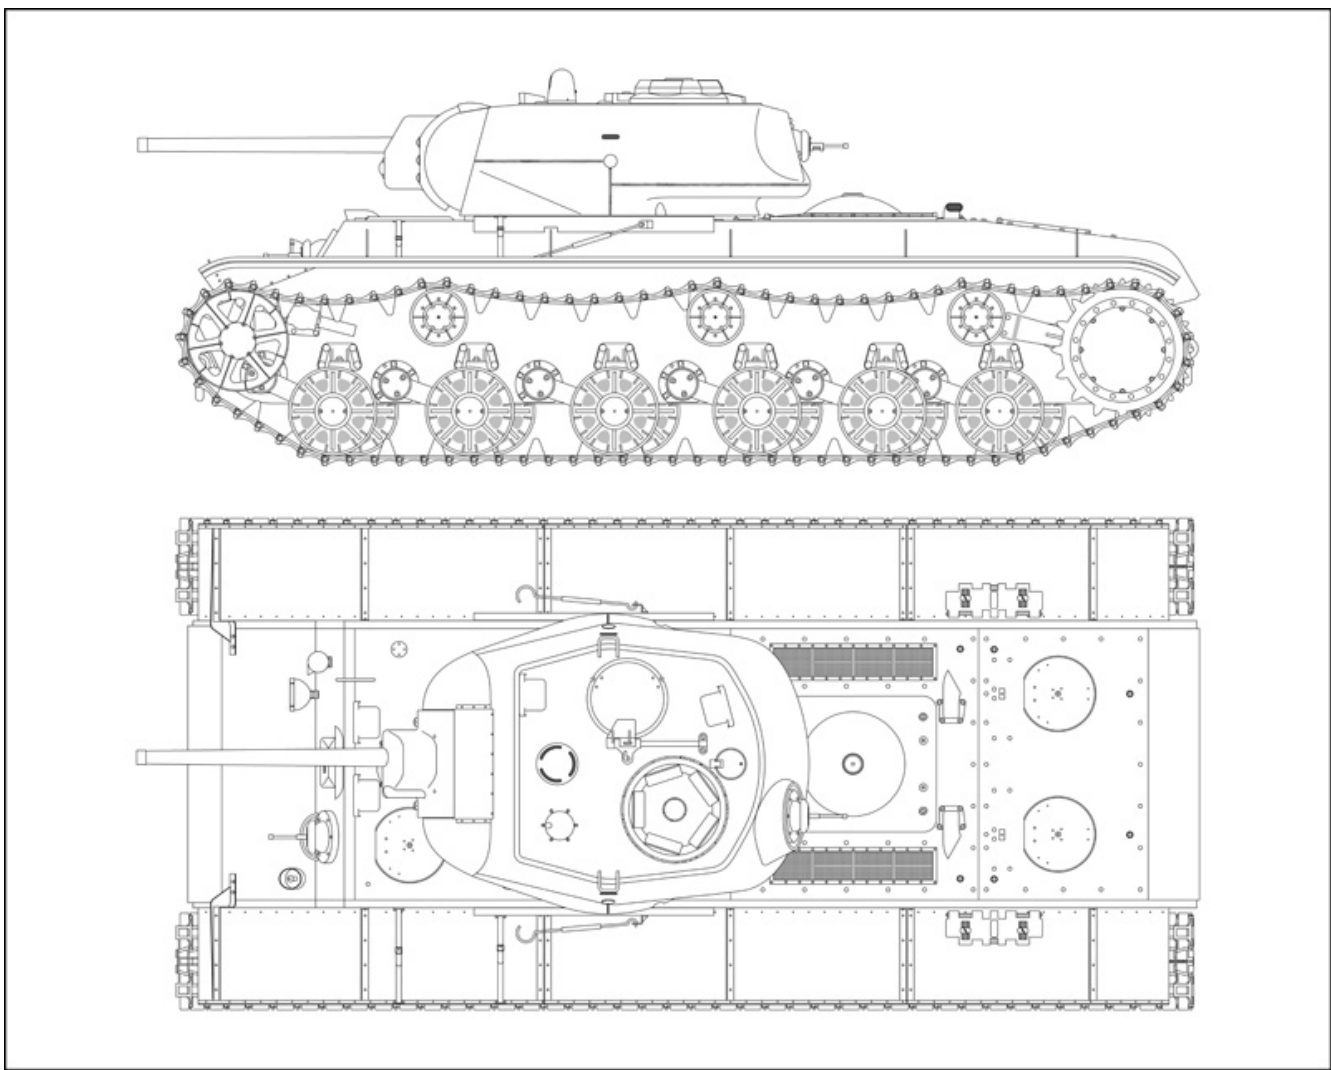

KV-1S: August 1942 to March/April 1943