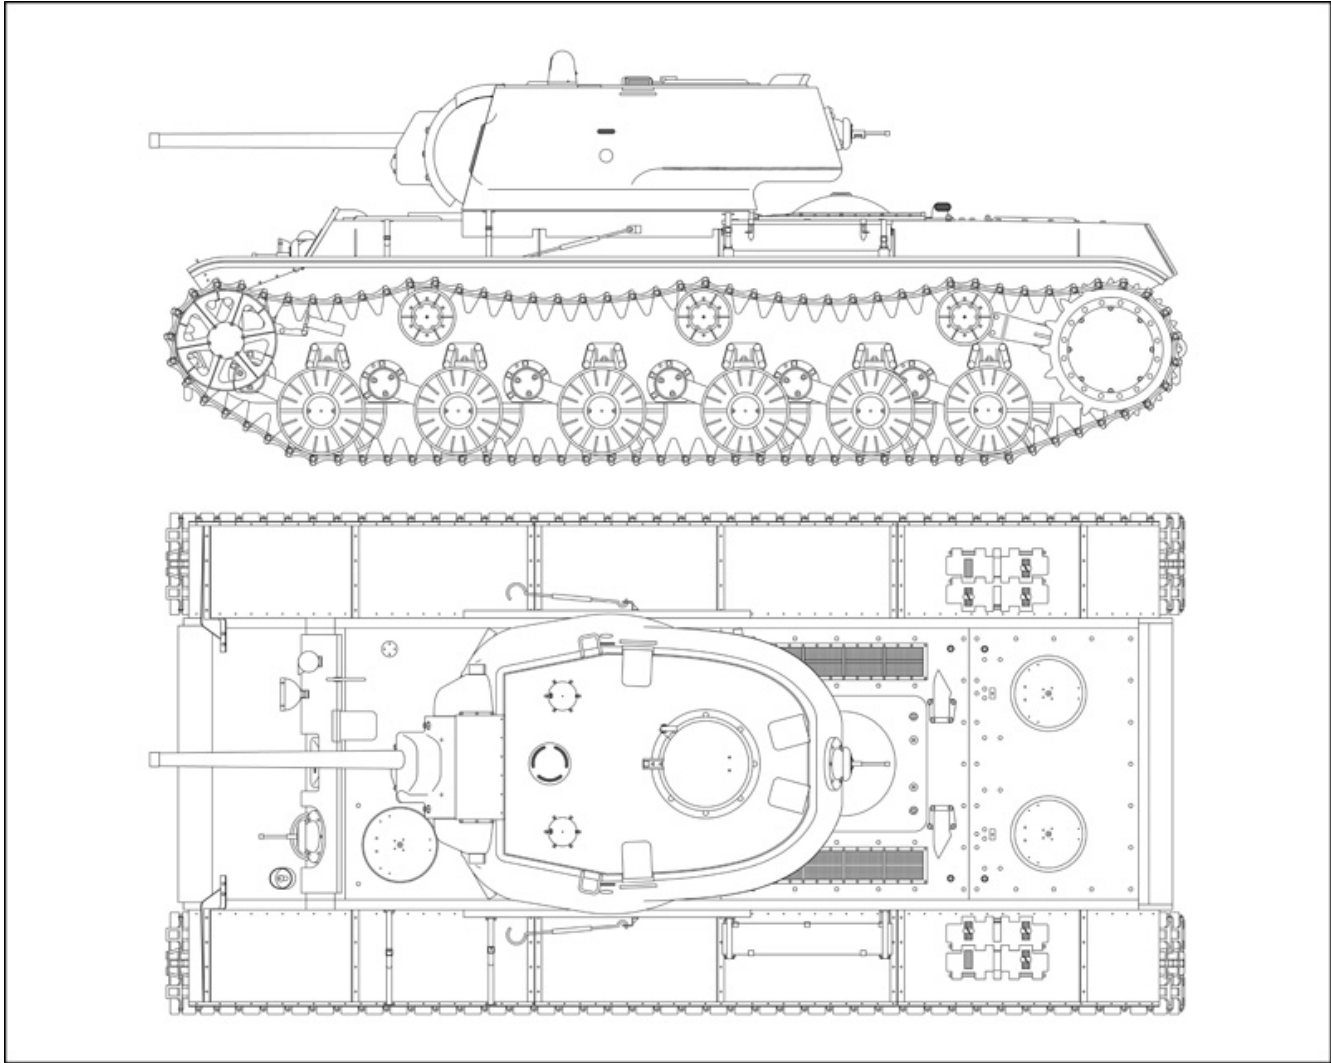

KV-1 Model 1942 w/ Early Cast Turret: Feb to June 1942