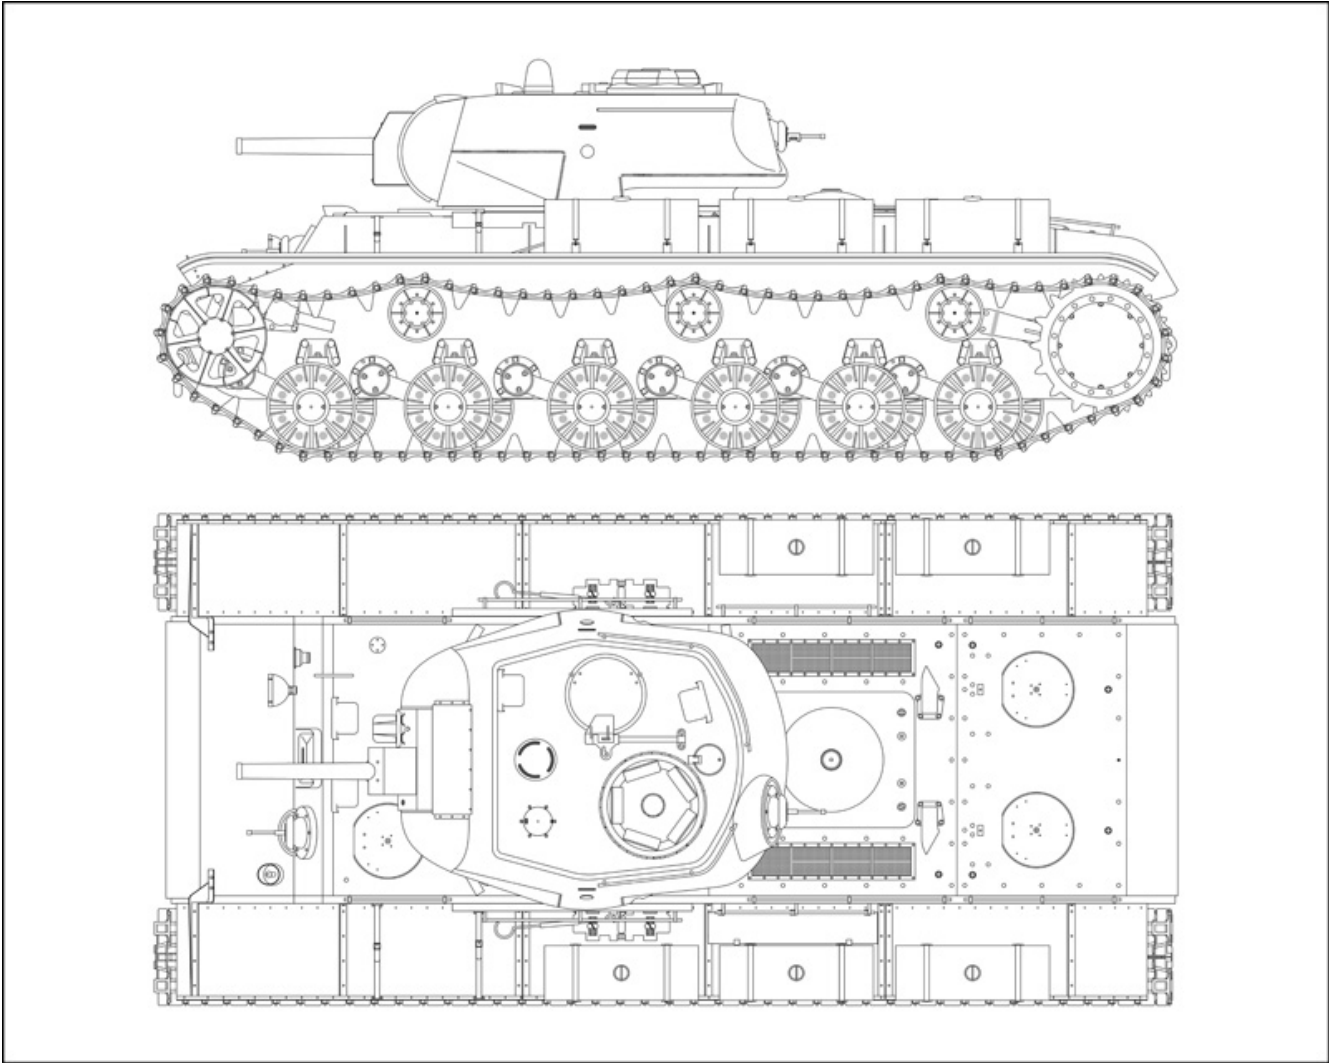

KV-8S w/ KV-1S Turret: December 1942 to January 1943