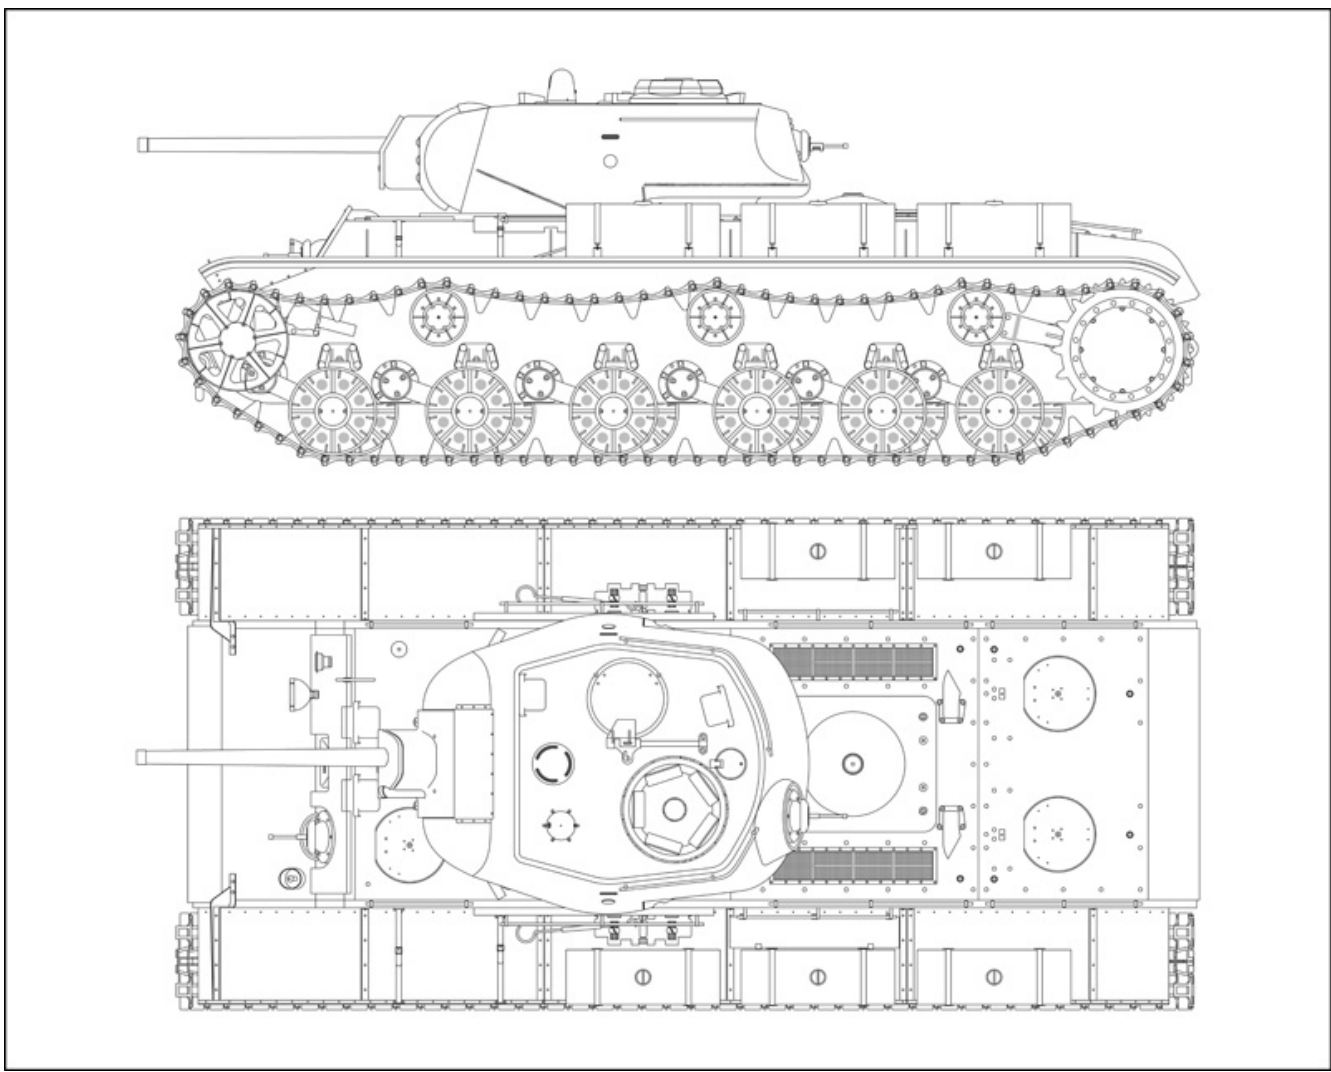

KV-1S: March/April to August 1943