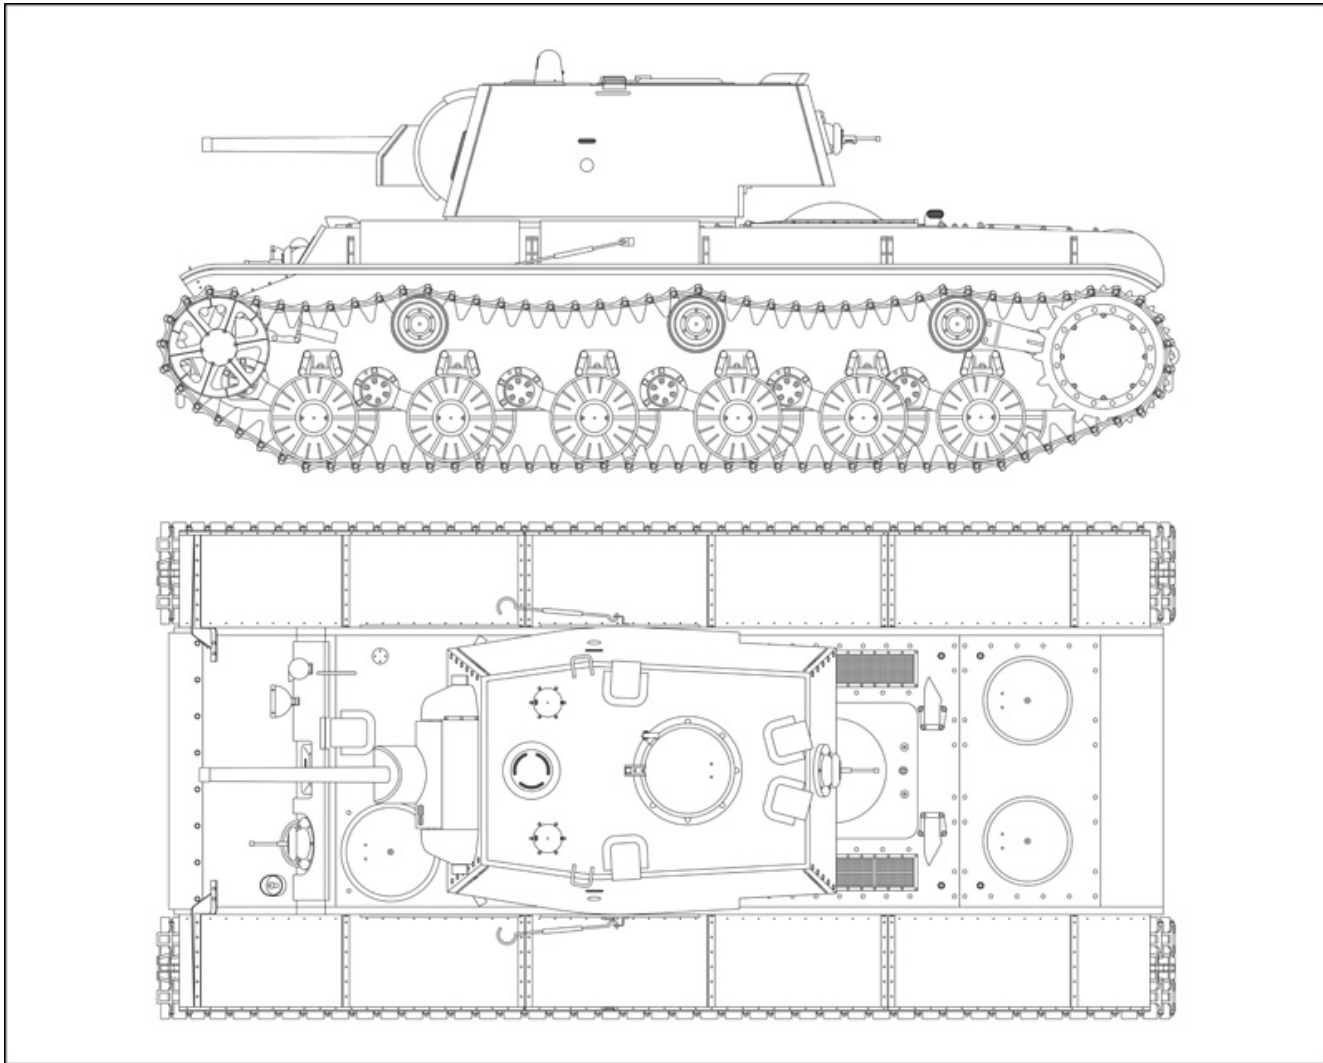

KV-1 Model 1940 w/ Simplified Welded Turret: Sept to Nov 1941