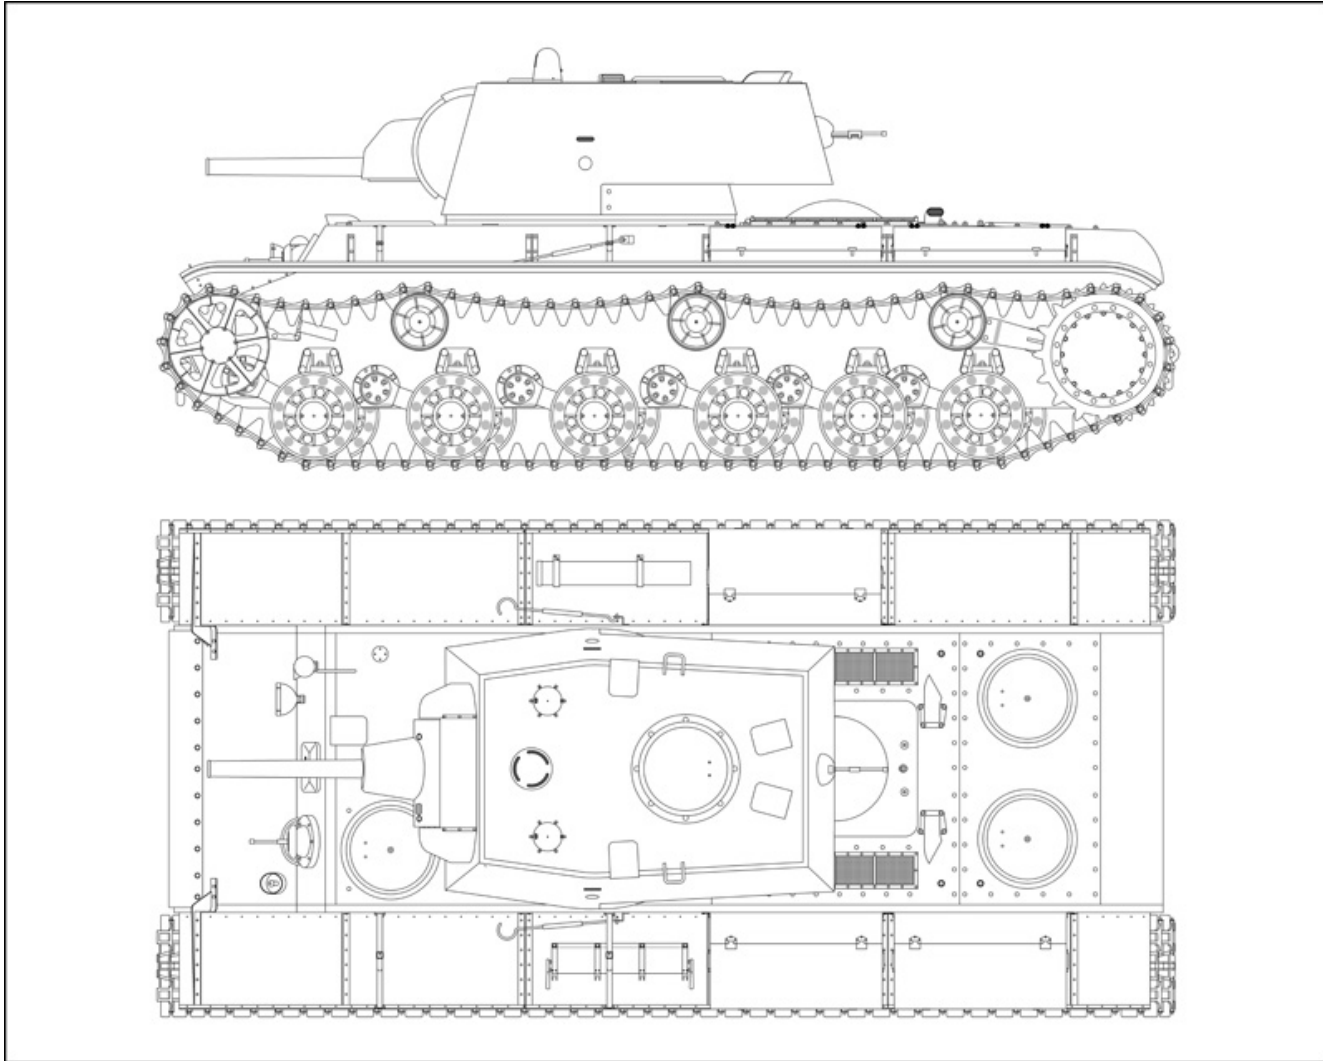

KV-1 Model 1939: October – December 1940