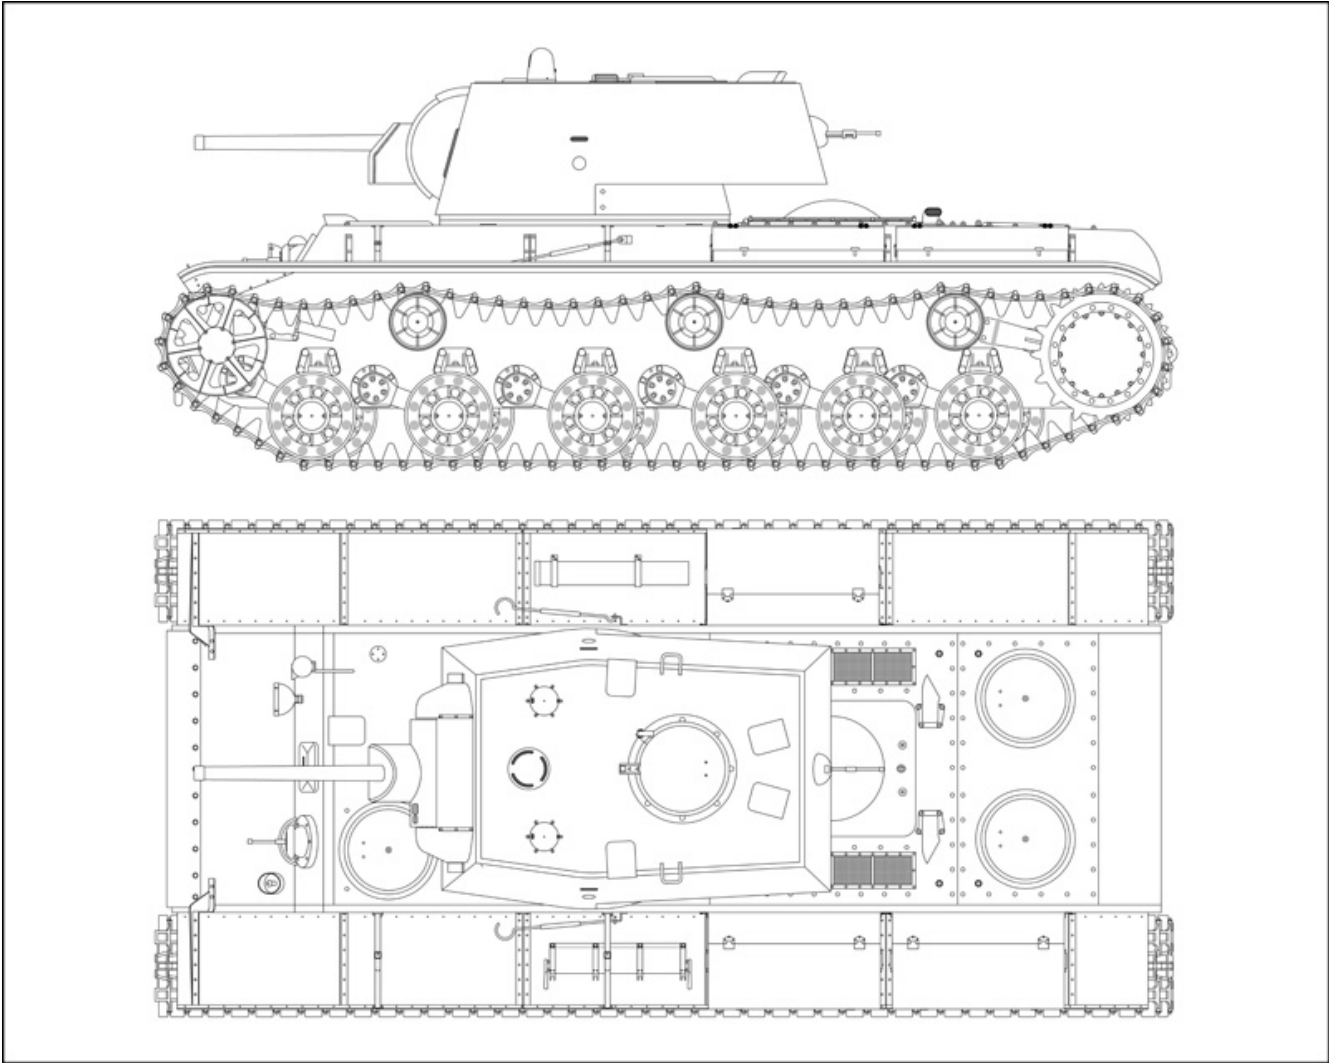

KV-1 Model 1940: January/February 1941