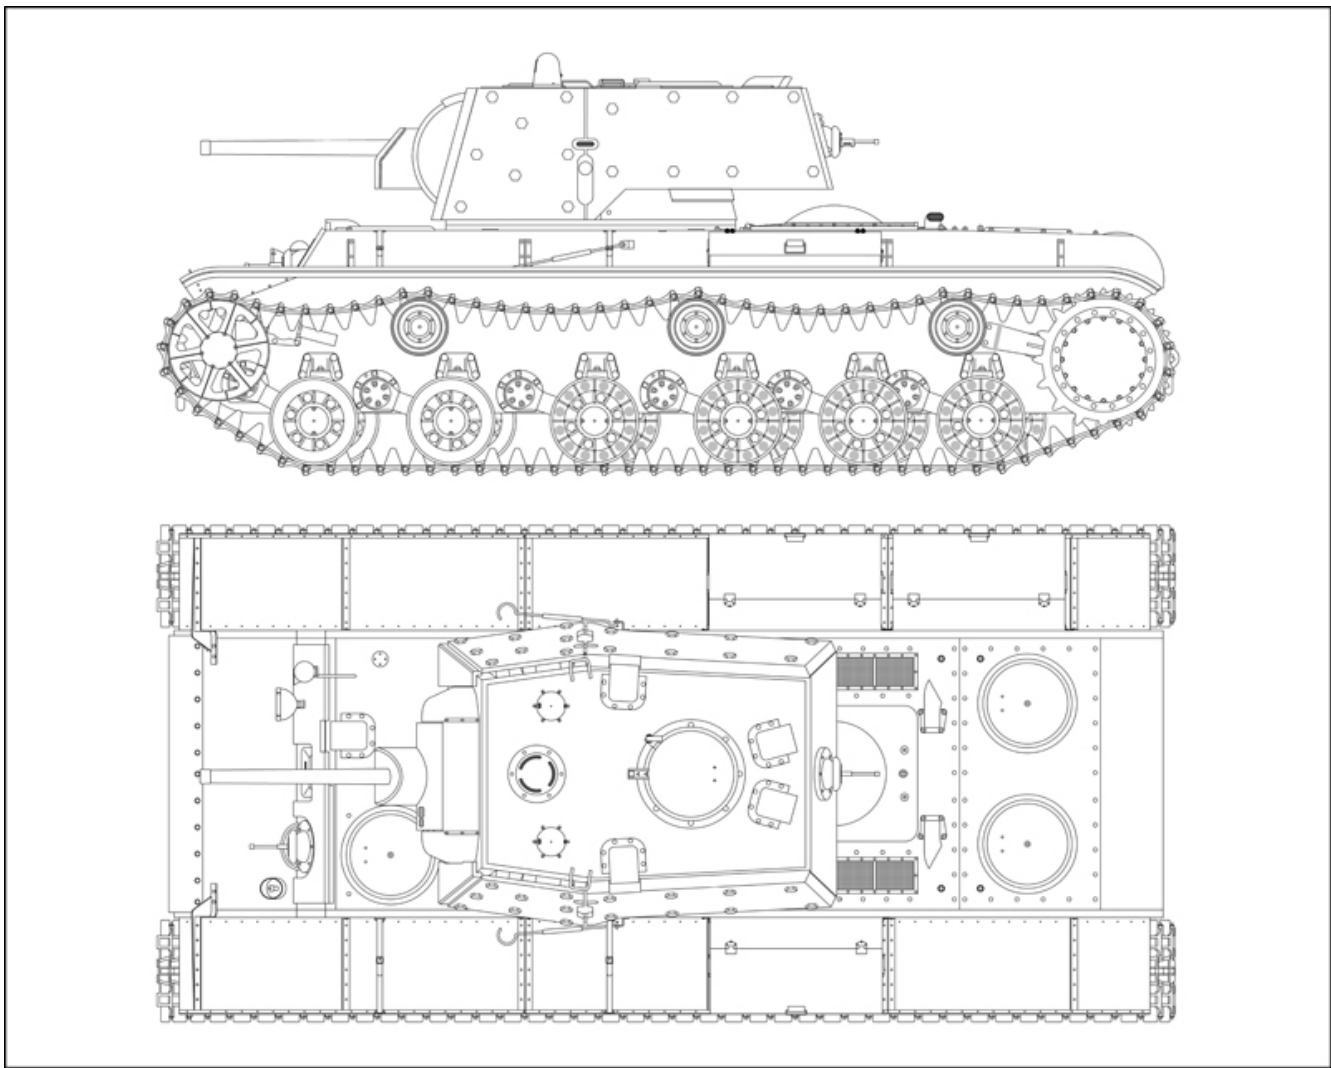

# KV-1 Model 1940: March to May 1941

KV-1 Model 1940: May/June 1941

KV-1 Model 1940 s *Ehkranami*: Late June 1941

KV-1 Model 1940 s *Ehkranami*: Early July 1941

KV-1 Model 1940 w/ Up-Armored Welded Turret : Aug/Sept 1941