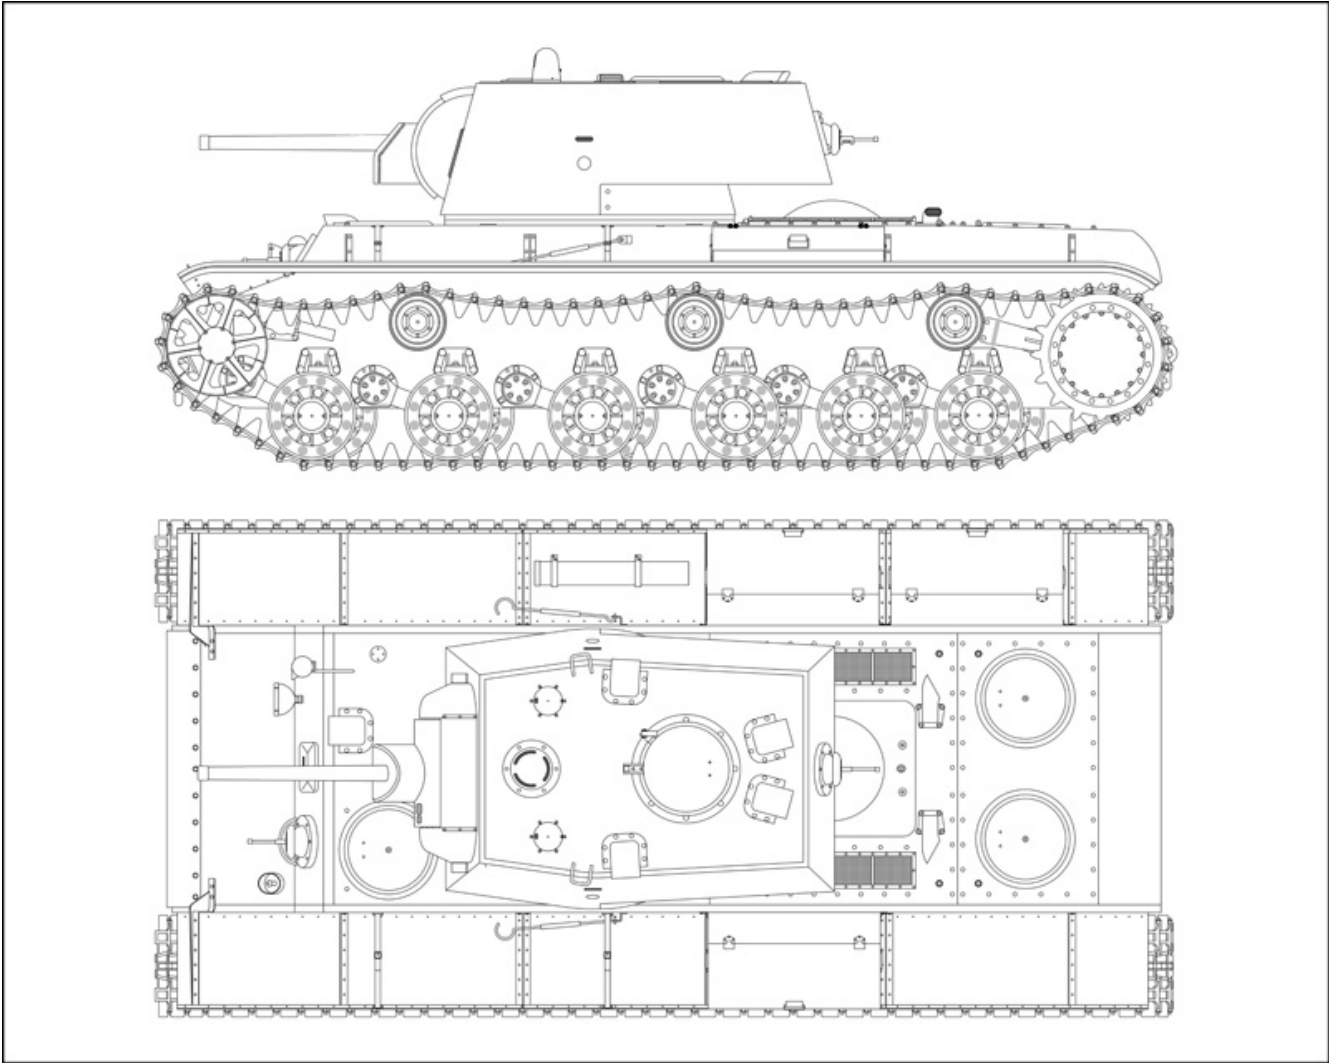

KV-1 Model 1940: March to May 1941