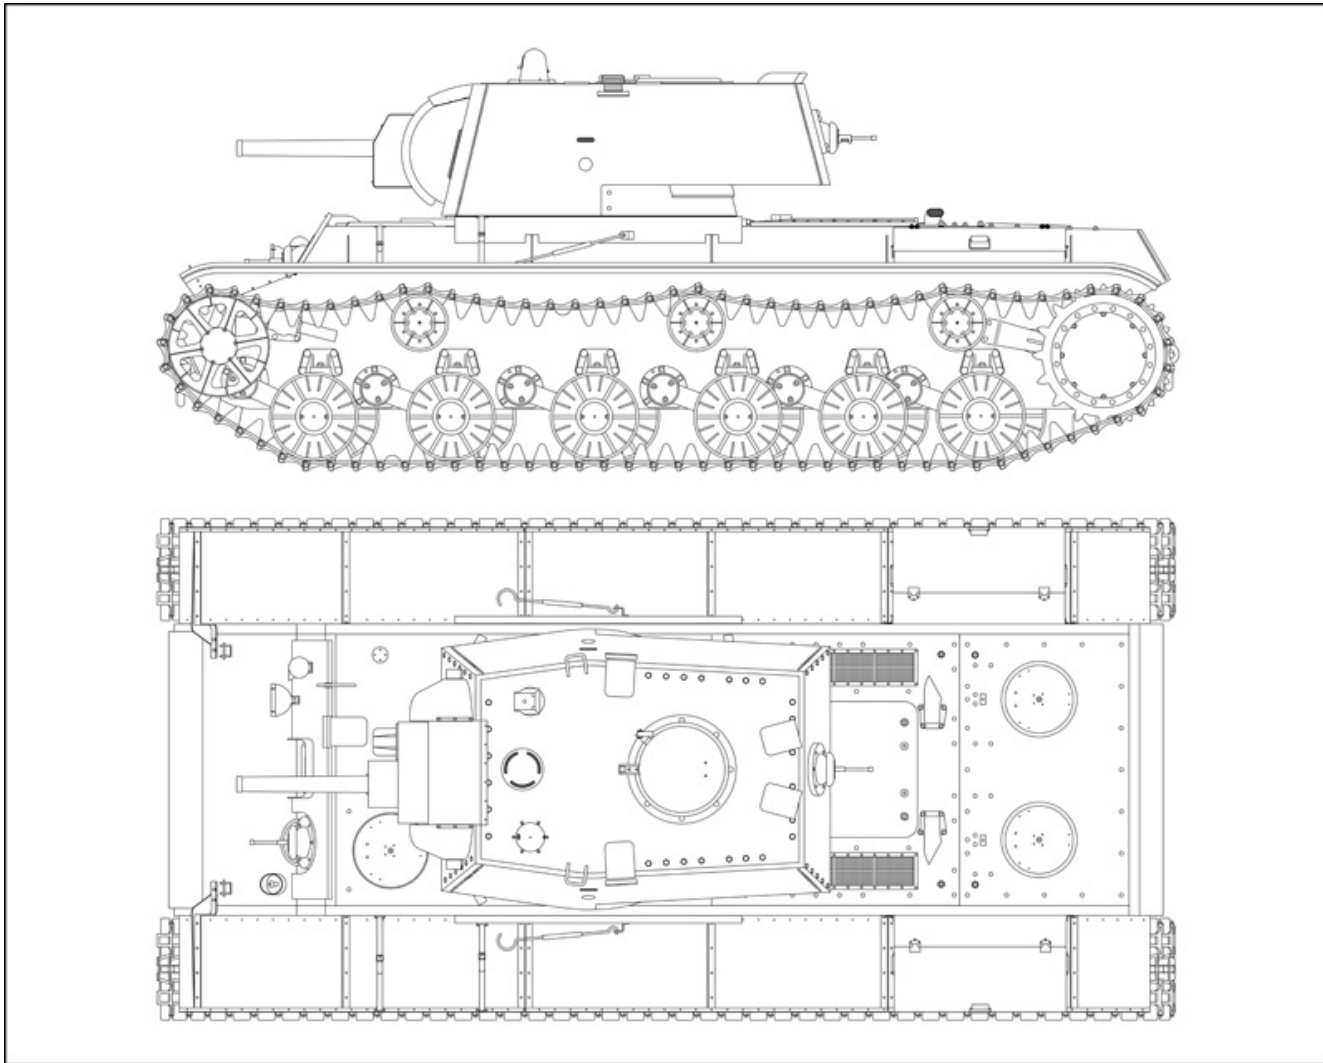

KV-8: April to August 1942