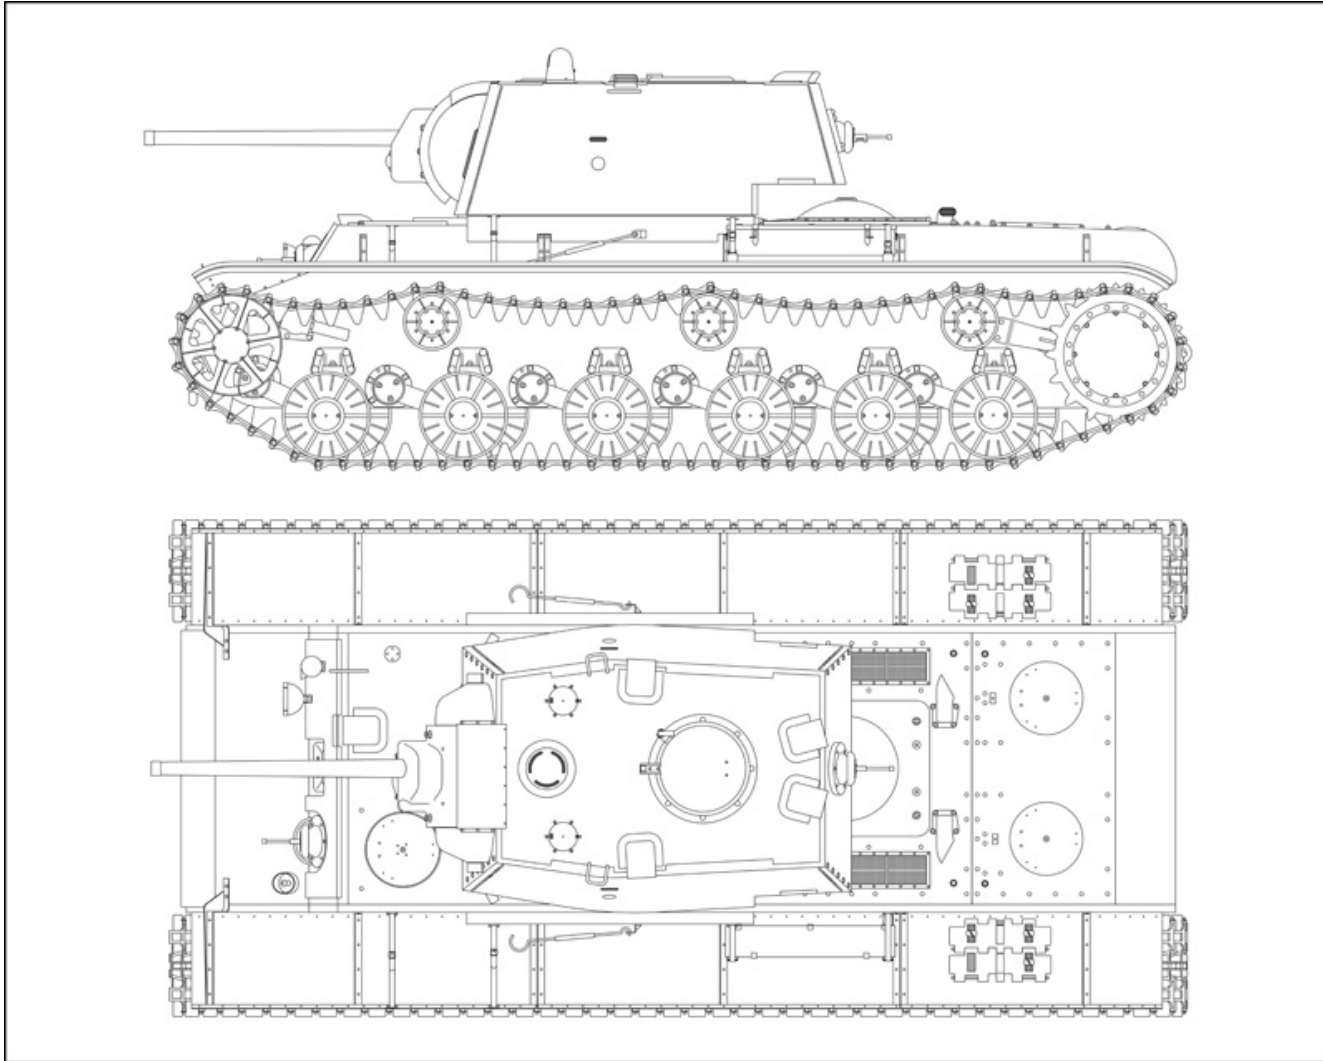

KV-1 Model 1941 w/ Simplified Welded Turret: Jan to April 1942