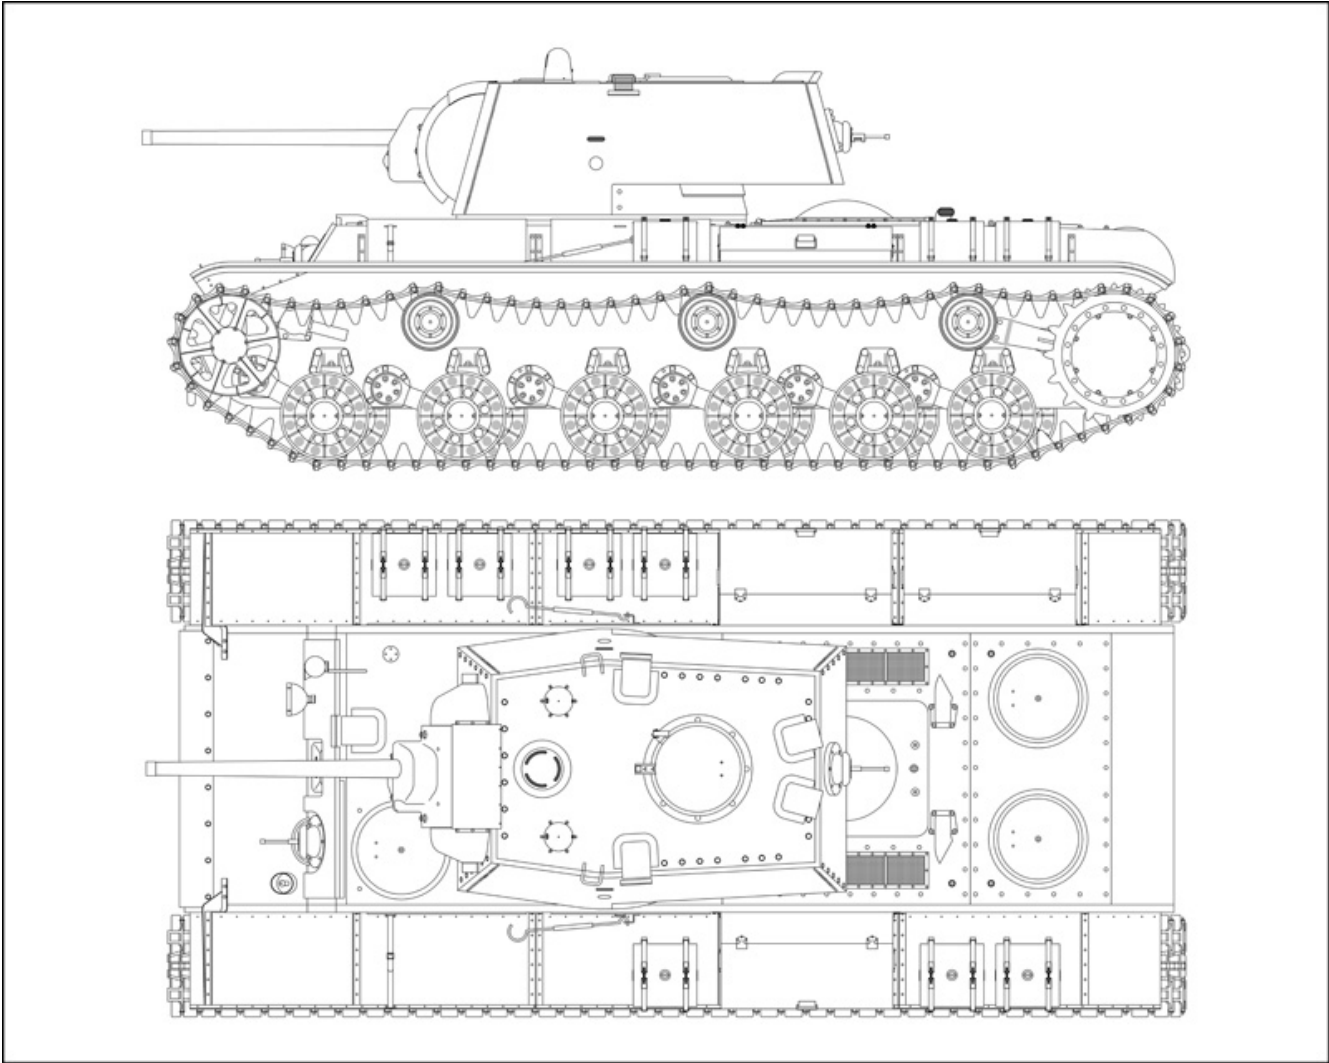

KV-1 Model 1941 w/ Up-Armored Welded Turret: Oct/Nov 1941